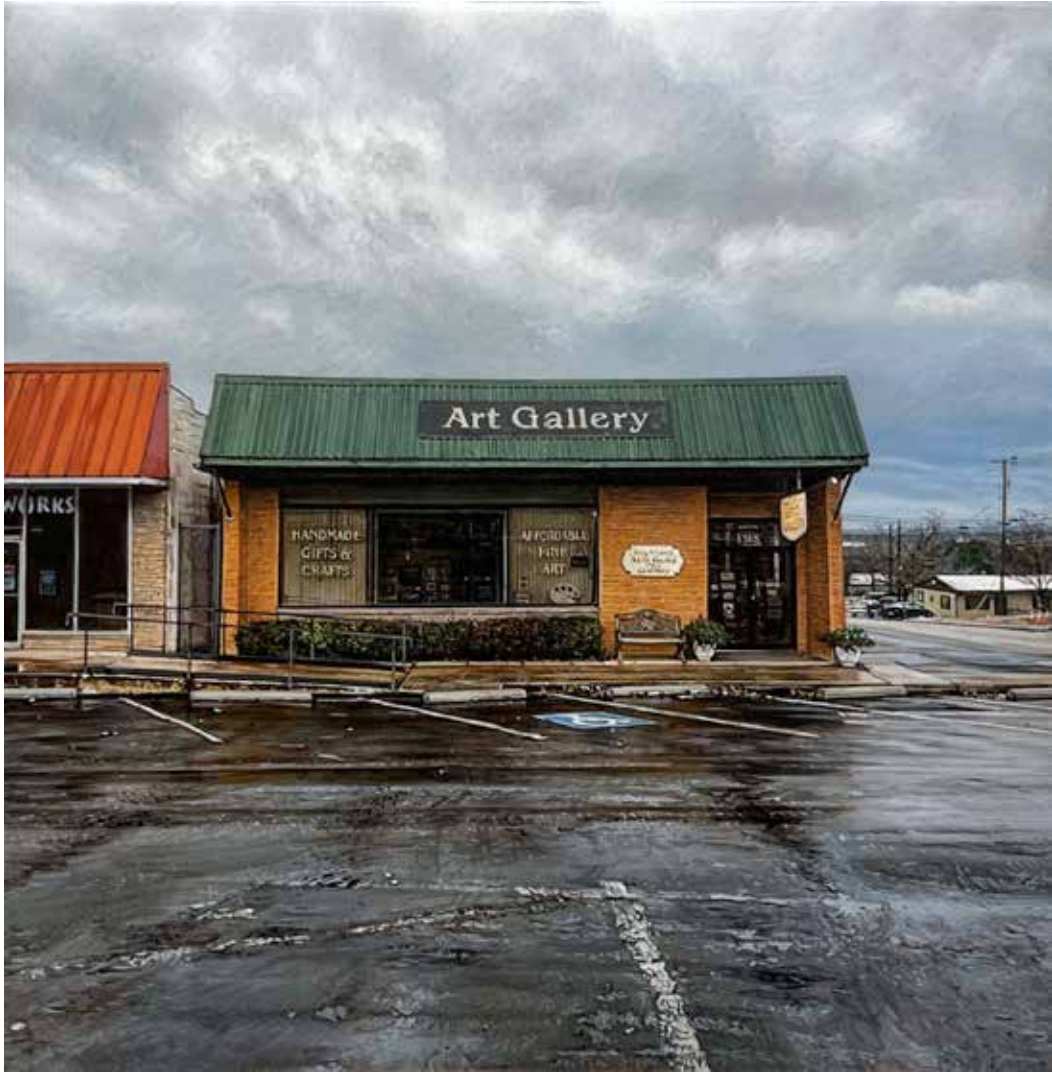

*Snow Boat*  
2022  
Acrylic on canvas  
6" x 6-1/8" (15.2 x 15.6 cm)

*Koffee Kup*  
2022  
Acrylic on canvas  
7-1/2" x 5" (19.1 x 12.7 cm)

*Eagle Barber*  
2023  
Acrylic on canvas  
7-1/2" x 5" (19.1 x 12.7 cm)

*Barbershop*  
2024  
Acrylic on canvas  
7-1/2" x 5" (19.1 x 12.7 cm)

*Burger Stop*  
2024  
Acrylic on canvas  
6" x 6" (15.2 x 15.2 cm)

*Art Gallery*  
2024  
Acrylic on canvas  
6" x 6" (15.2 x 15.2 cm)