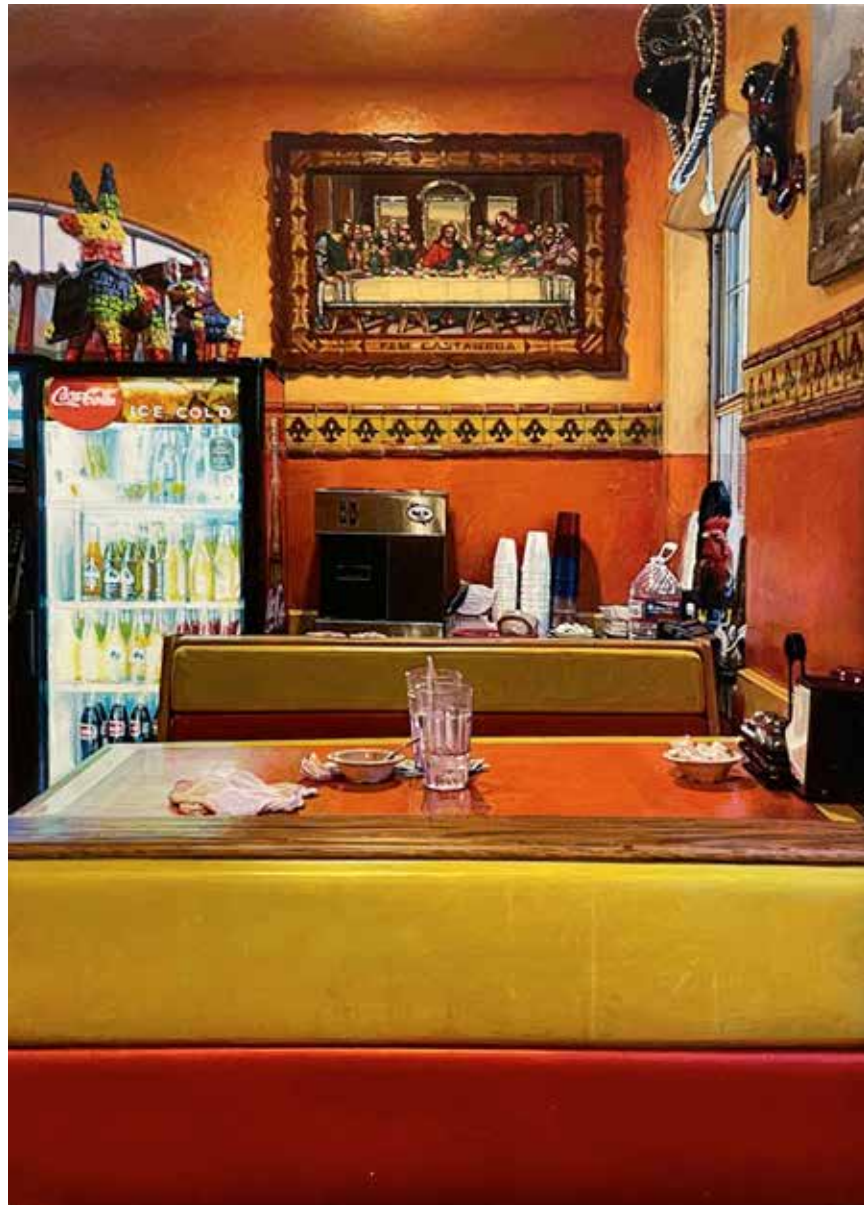

*Snow Boat*  
2022  
Acrylic on canvas  
6" x 6-1/8" (15.2 x 15.6 cm)

*Koffee Kup*  
2022  
Acrylic on canvas  
7-1/2" x 5" (19.1 x 12.7 cm)

*Eagle Barber*  
2023  
Acrylic on canvas  
7-1/2" x 5" (19.1 x 12.7 cm)

*Barbershop*  
2024  
Acrylic on canvas  
7-1/2" x 5" (19.1 x 12.7 cm)

*Burger Stop*  
2024  
Acrylic on canvas  
6" x 6" (15.2 x 15.2 cm)

*Art Gallery*  
2024  
Acrylic on canvas  
6" x 6" (15.2 x 15.2 cm)

*Duplex with Toys*  
2024  
Acrylic on canvas  
6" x 6" (15.2 x 15.2 cm)

*Halloween House*  
2024  
Acrylic on canvas  
5" x 7-1/2" (12.7 x 19.1 cm)

*Super Taco Mexican Food*  
2024  
Acrylic on canvas  
5" x 7-1/2" (12.7 x 19.1 cm)

*Super Taco*  
2024  
Acrylic on canvas  
7-1/2 x 5" (19.1 x 12.7 cm)

*Blue Bonnet Cafe / Night*  
2024  
Acrylic on canvas  
5" x 7-1/2" (12.7 x 19.1 cm)

*Blue Bonnet Cafe / Coffee Cups*  
2024  
Acrylic on canvas  
7-1/2 x 5" (19.1 x 12.7 cm)